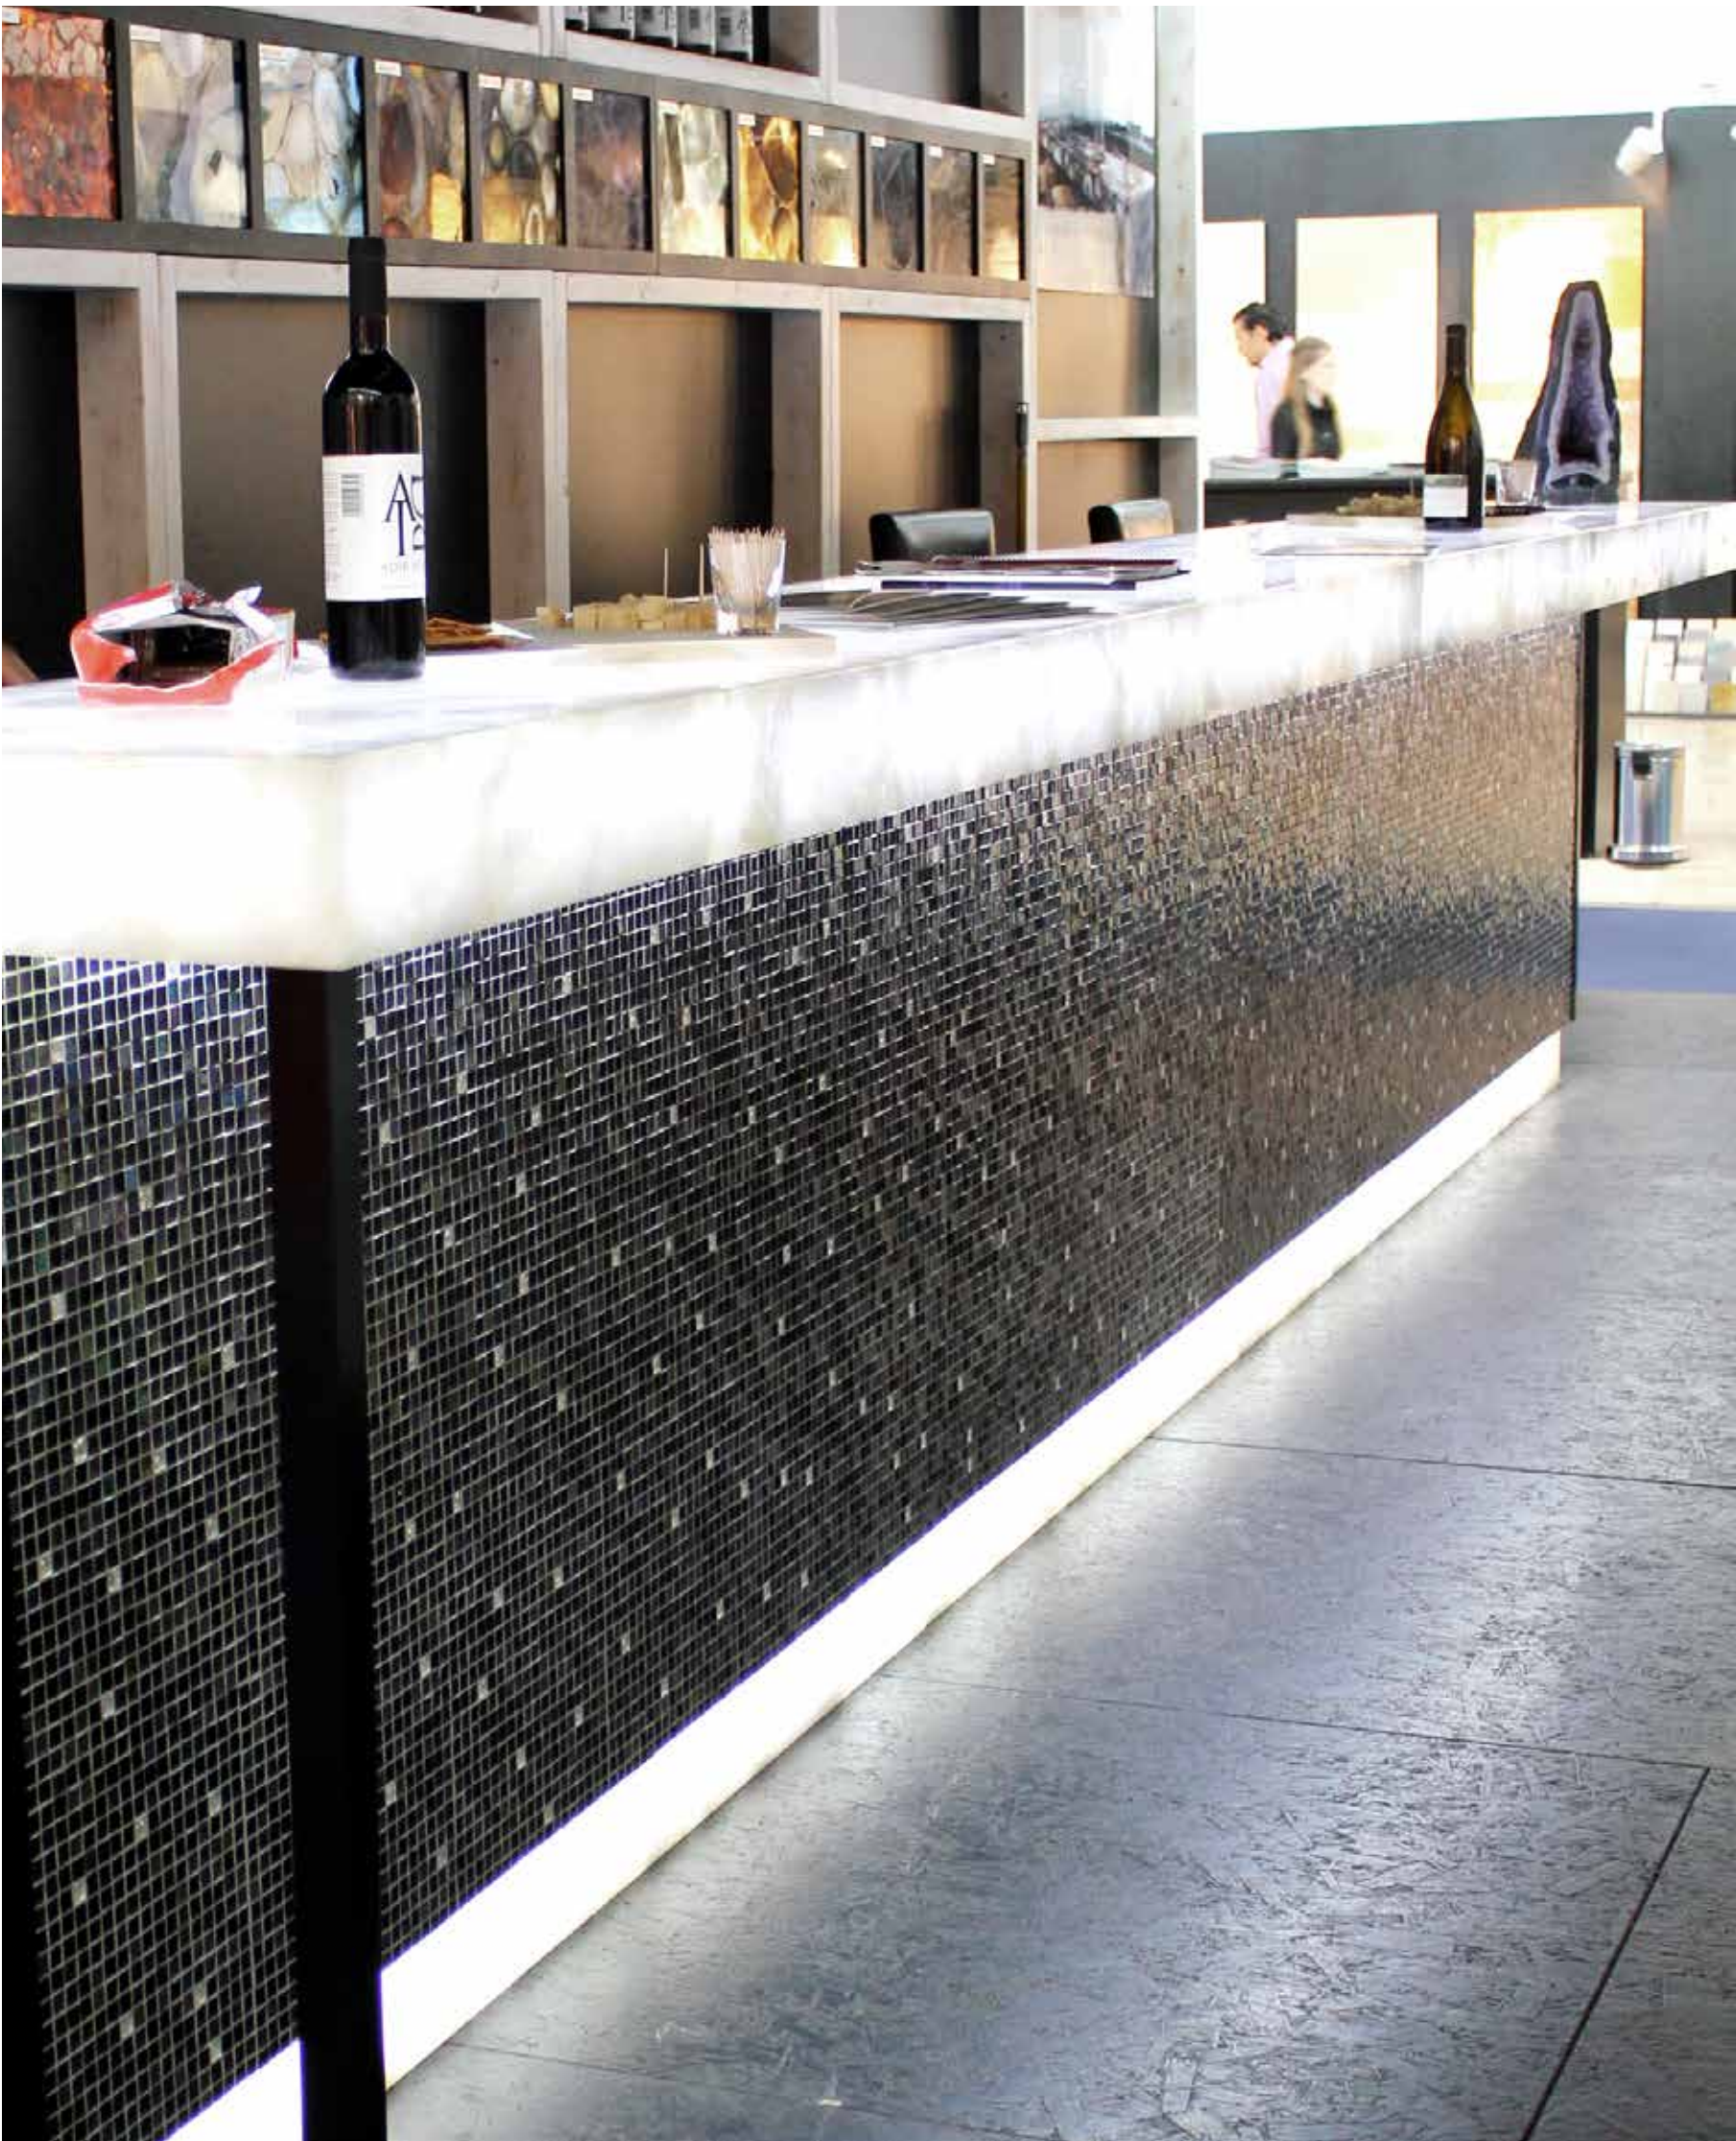

CP-PFXXXX

CP-PSXXXX

CP-PCXXXX

CP-BDXXXX

LUXURY

SILVER & GOLD MOSAIC DESIGN

SILVER Size Sheet : 30x30 cm. / Packed per box : 8 pcs. / Sheet per sq.m. : 11 pcs.

MS-SB4319