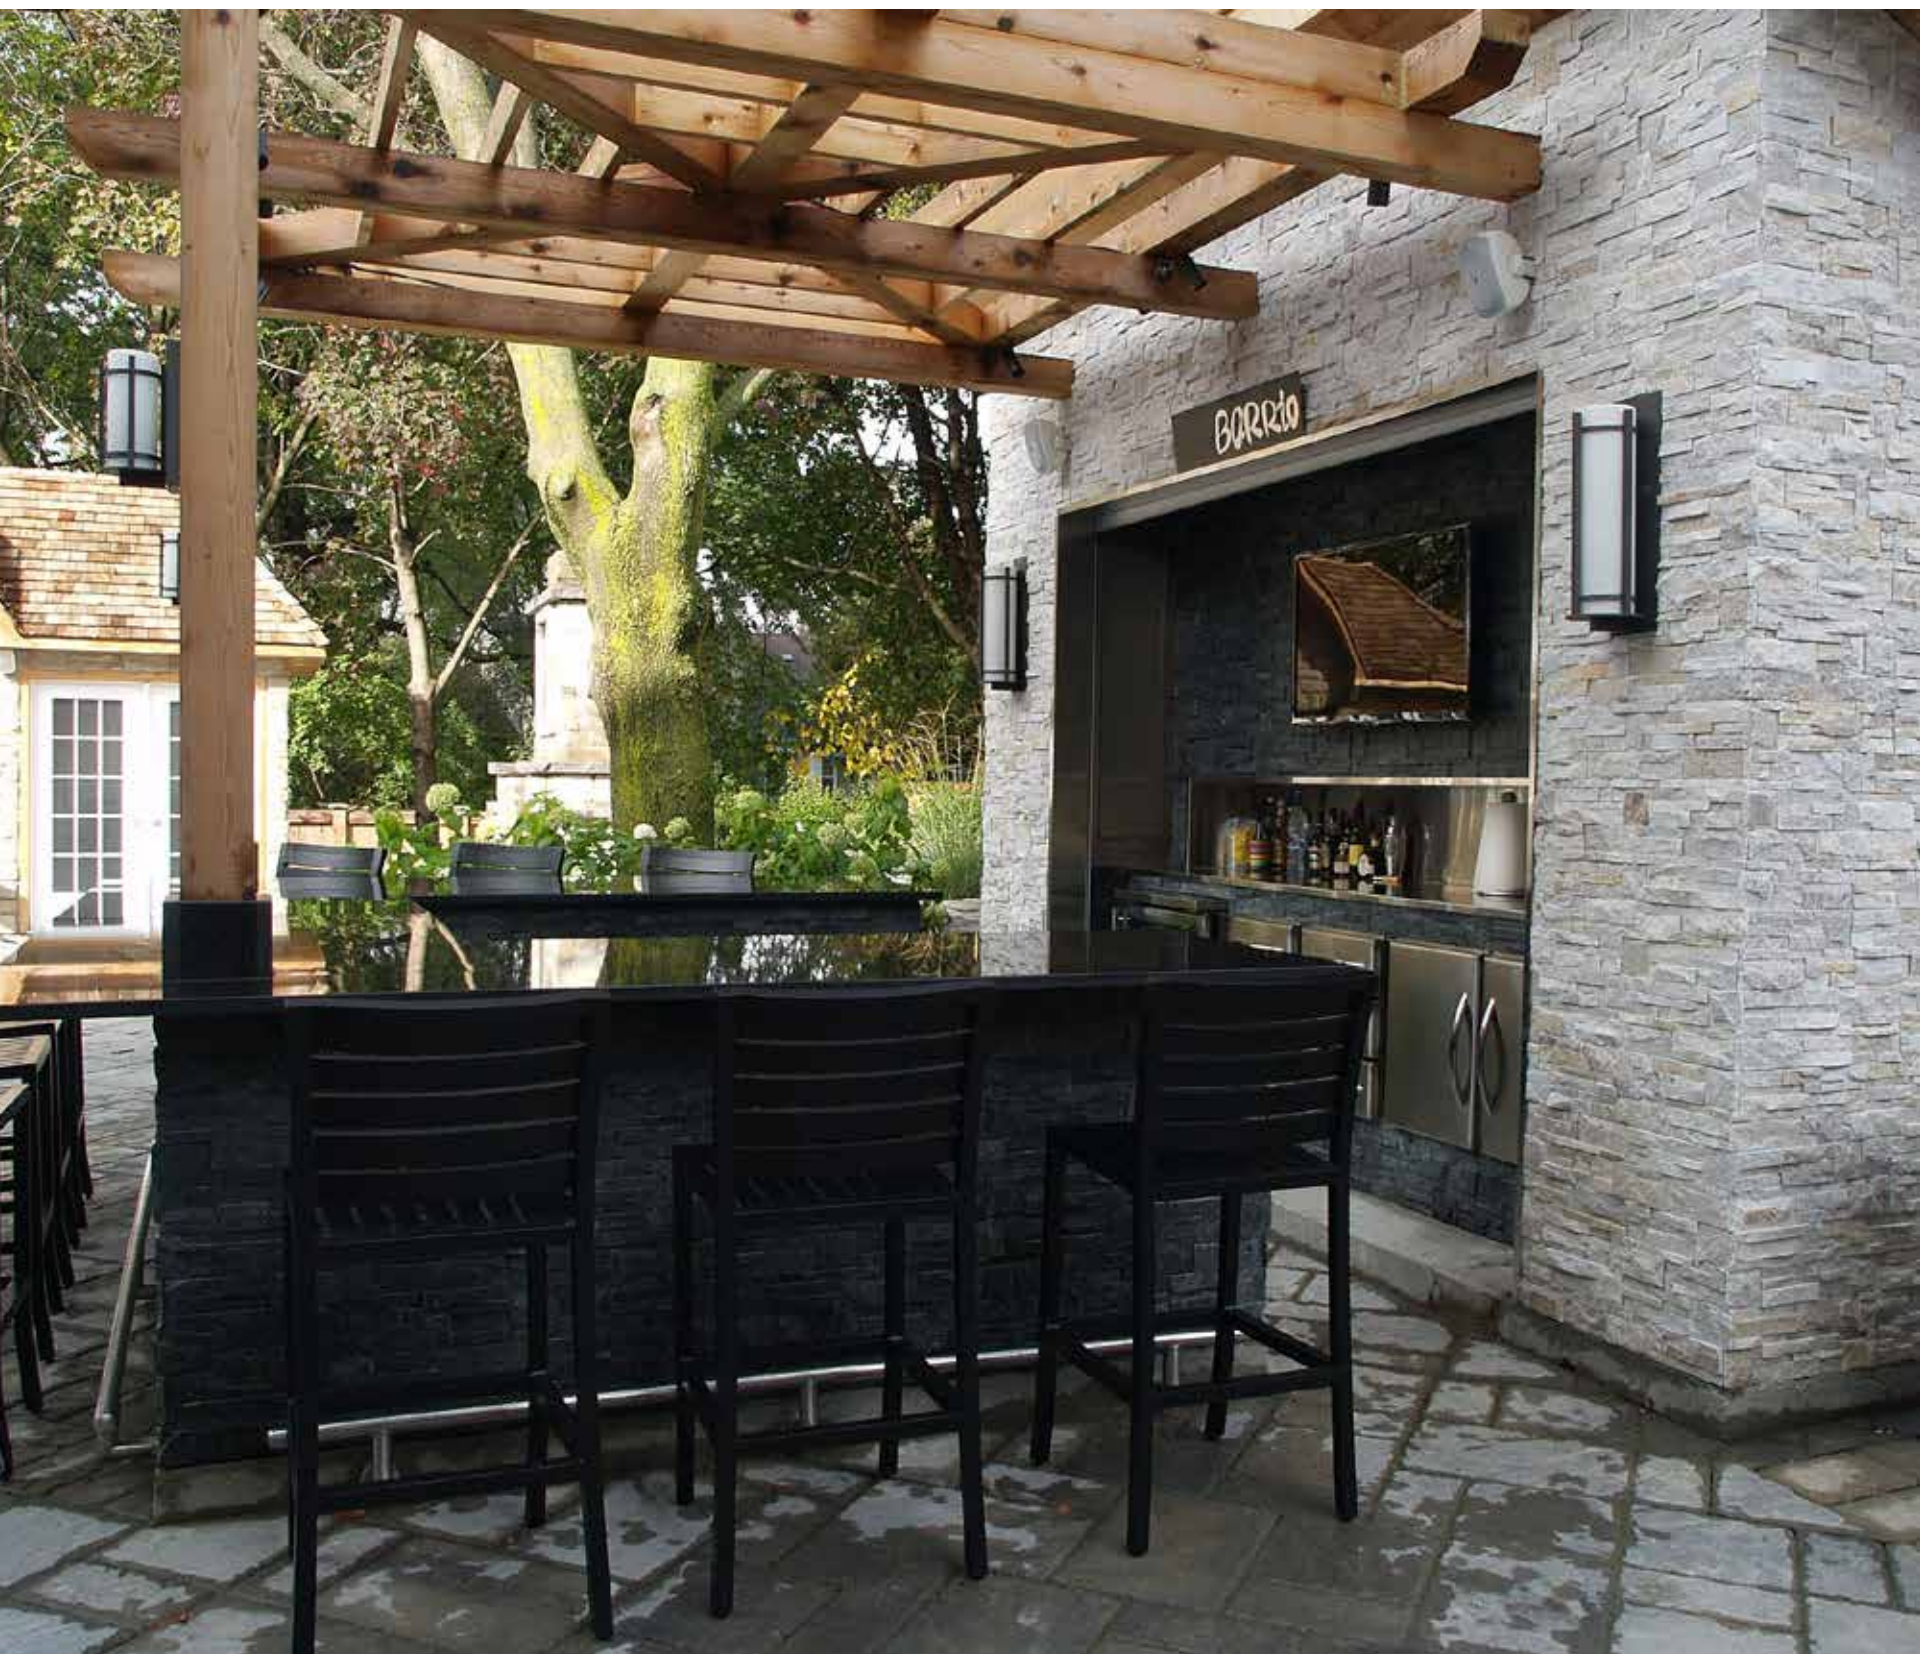

CSS-62128

SPLIT CULTURE STONE

Size Sheet : 10x30 cm. / Sheet per sq.m. : 33

CSS-1387

CSS-1389

CSS-1390

CSS-1313

CSS-1337