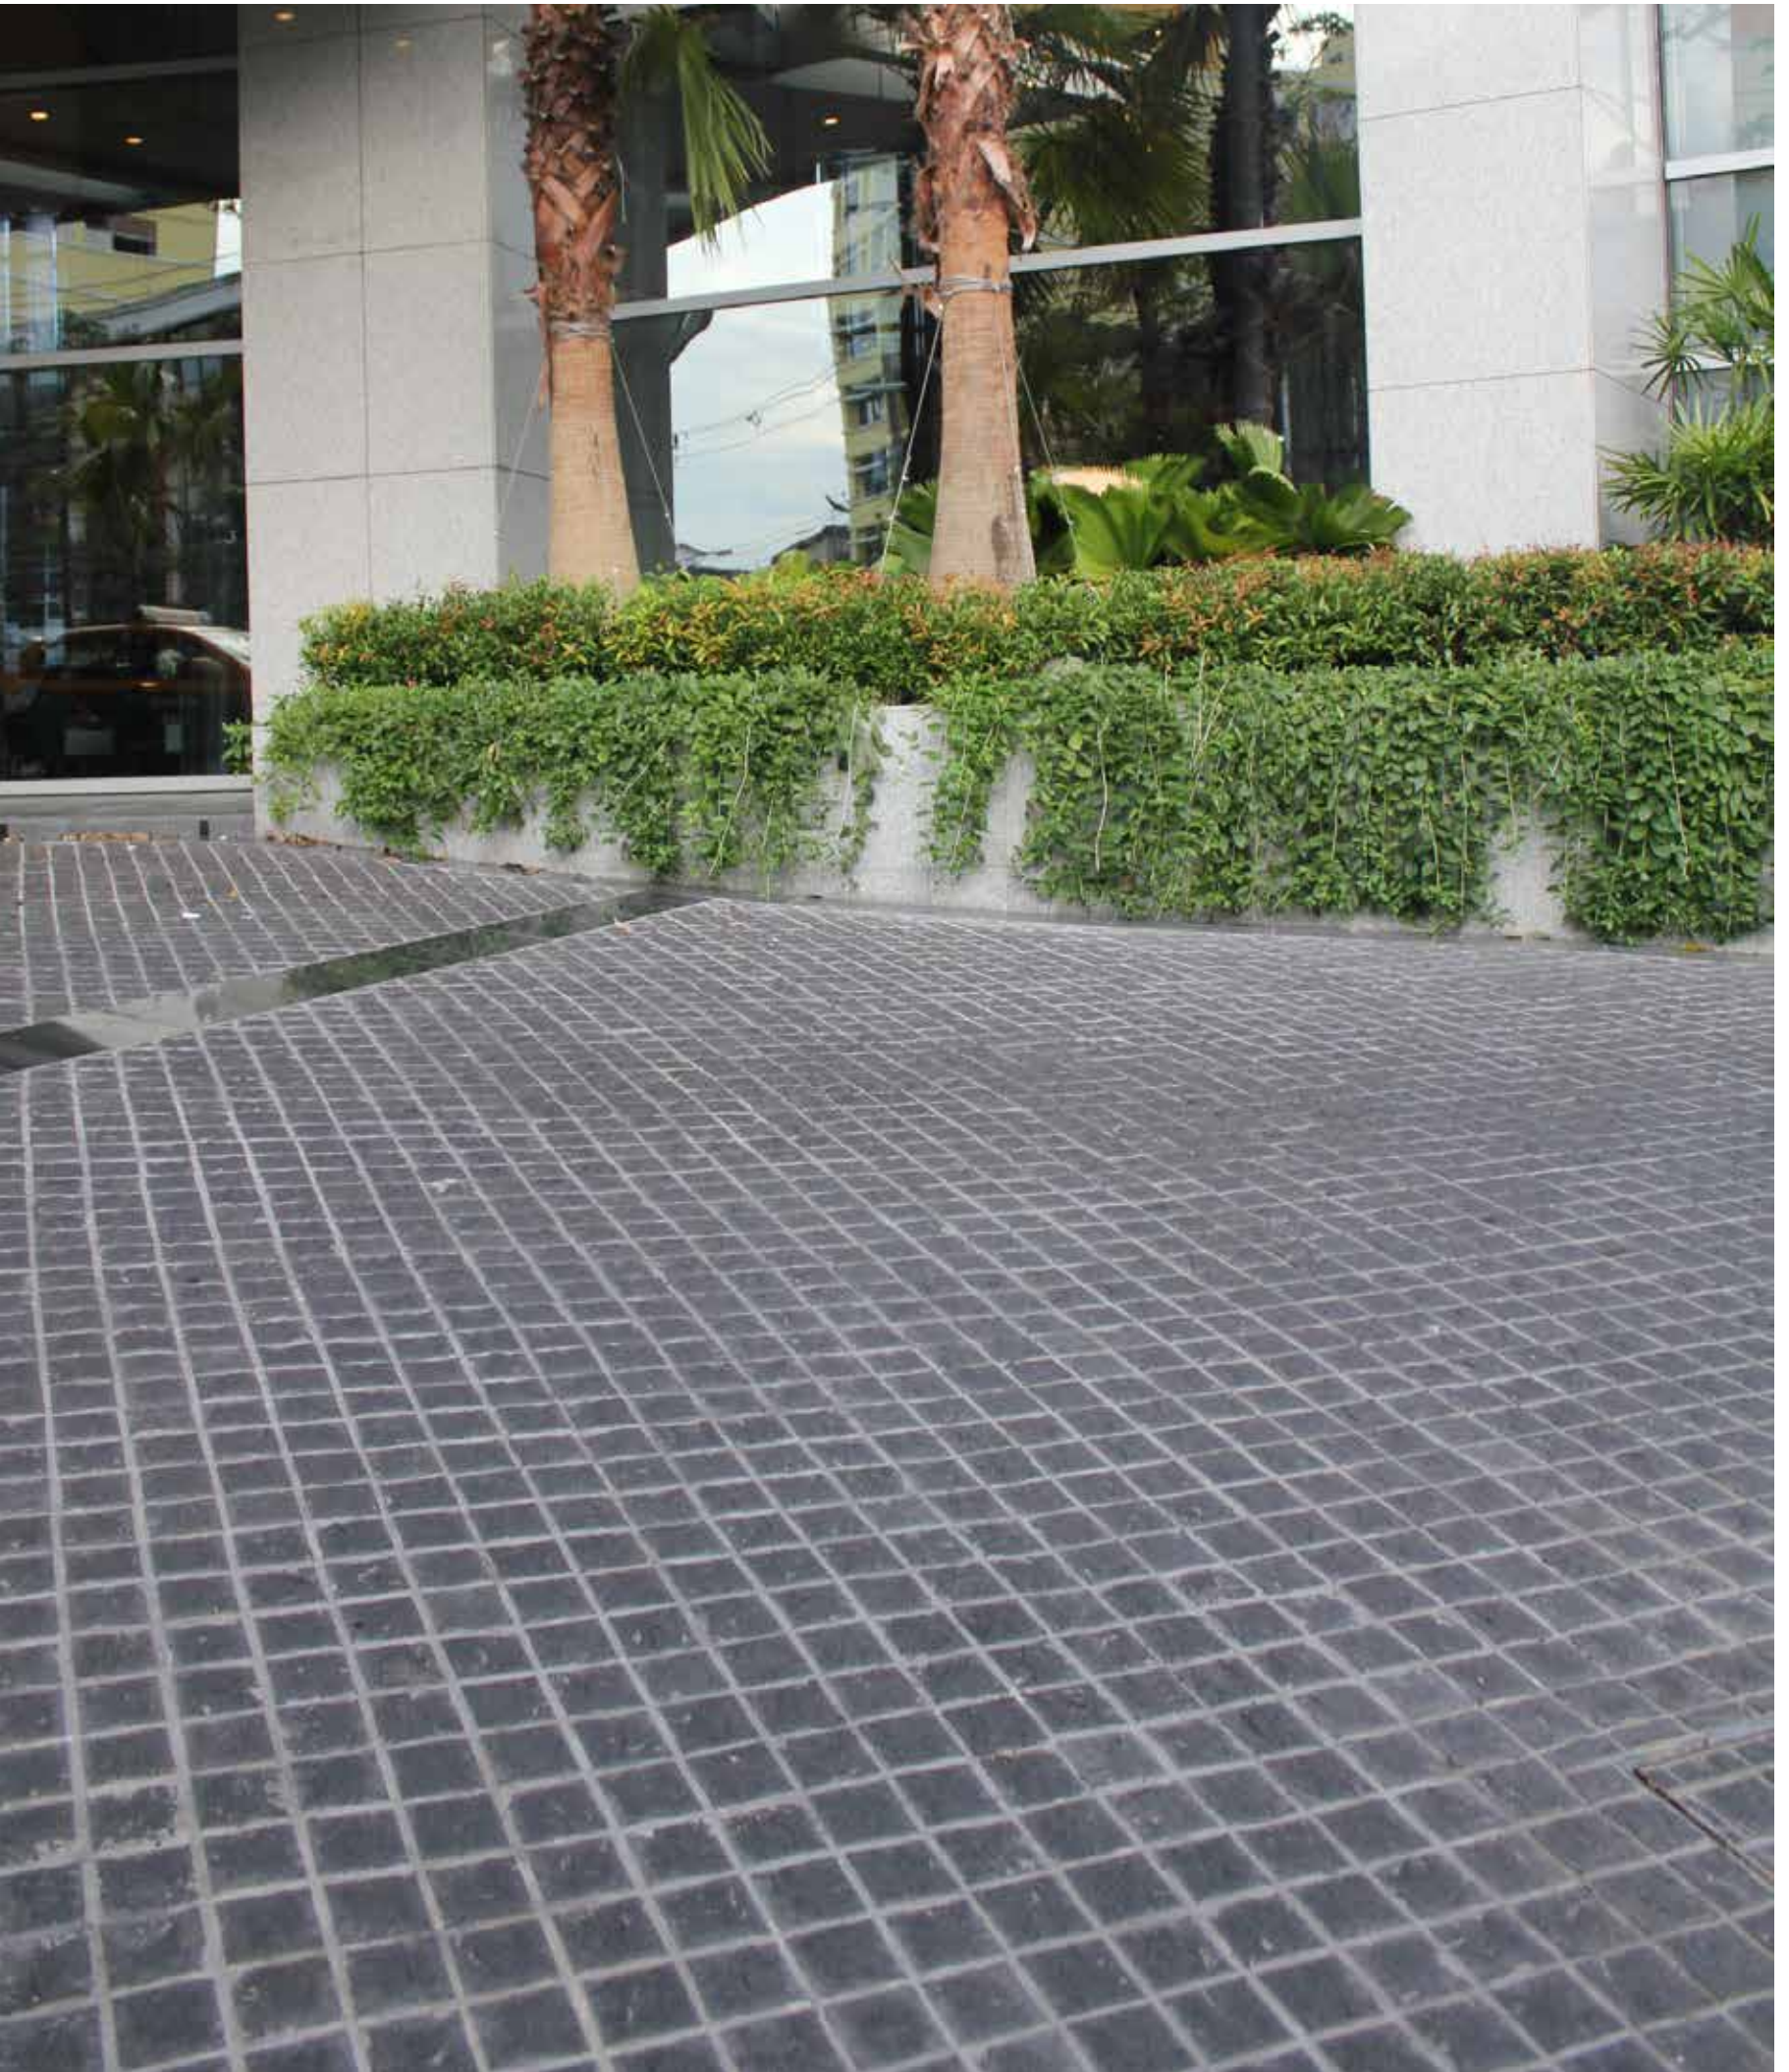

Size Sheet : 10x10x2 cm. / Packed per box : 50 pcs. / Sheet per sq.m. : 100 pcs.

TSM-B1219

TSM-B1221

TSM-B1261

TSM-B12137

TSM-B12139

TUMBLLED STONE DESIGN

Reference site about lorem ipsum giving information on origins as well as a random lipsum generator