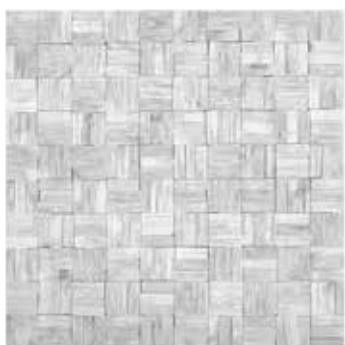

MOSAIC DESIGN

MOSAIC FANCY

Size Sheet : 30.7x30.7 cm. / Packed per box : 8 pcs. / Sheet per sq.m. : 10.6 pcs.

MOSAIC JIGSAW

Size Sheet : 30x30 cm. / Packed per box : 8 pcs. / Sheet per sq.m. : 11 pcs.

MM-E3303